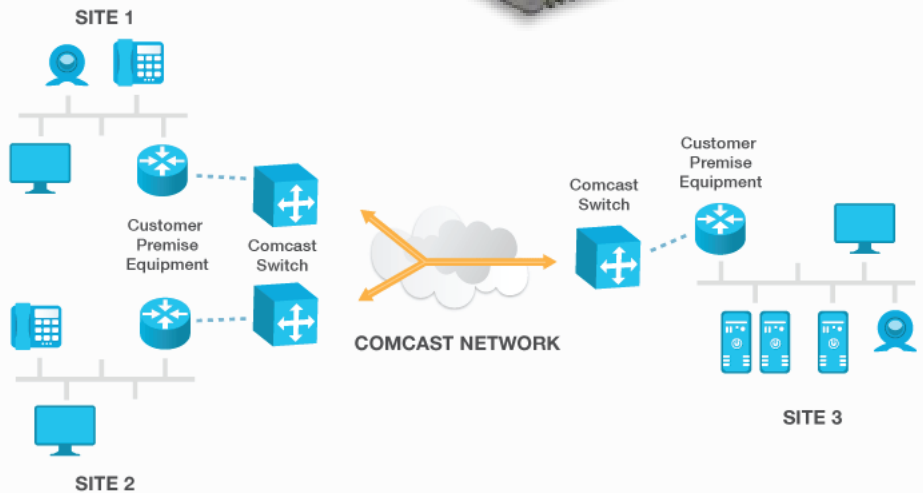

# ETHERNET EVERYWHERE

- Bandwidth options 3 MBPS - 10 GB
- QOS of Service Support
- Increase bandwidth quickly
- Design burstable requirements
- Accommodate bursty applications
- Dynamic capacity
- Flexible Connectivity options